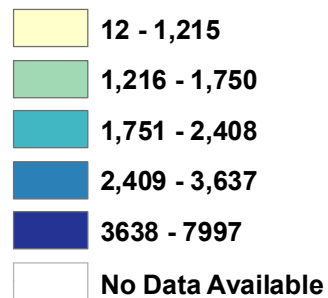

Residential per Capita Electricity Use (2003)

Total kWh per Capita

This data is for disaggregated residential electricity usage only. If one single or multi-family account represents 85% of the load in a census tract, census location is not given and the energy use is not accounted for in this map.