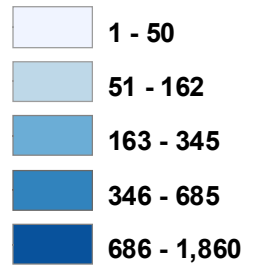

Rate of Physical Assaults: Recorded Crimes from 2005-2007 (Offenses/1,000 Population)

Rate of physical assaults per 1,000 population

Source: San Francisco Police Department

City and County of San Francisco
Department of Public Health
Environmental Health Section