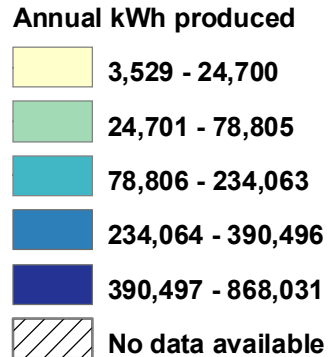

Residential Electricity Produced (kWh) by Solar Power Installation

Source: PG&E

City and County of San Francisco
Department of Public Health
Environmental Health Section

Available at www.thehdmt.org