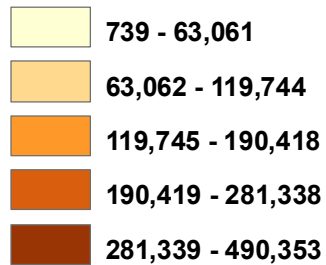

Traffic Volume by Miles of Street in San Francisco Census Tracts (2005)

Traffic volume / street length (miles)

Source: SF CHAMP, 2005

City and County of San Francisco
Department of Public Health
Environmental Health Section